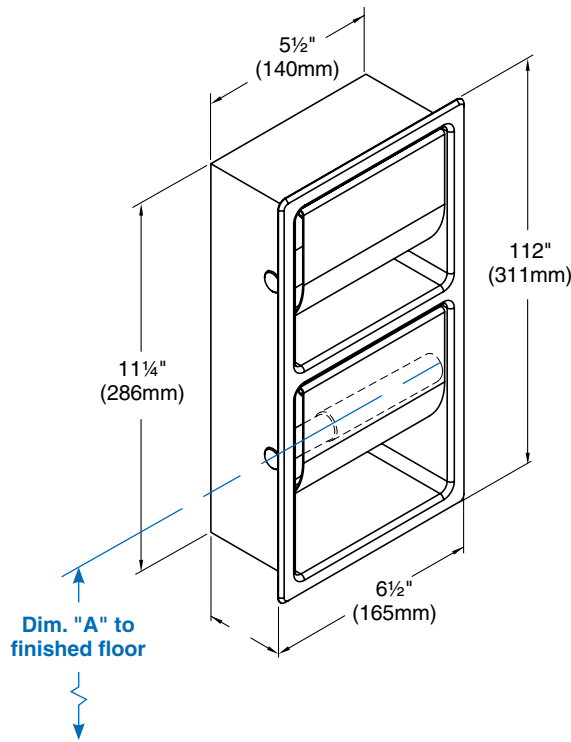

### Installation

Verify all rough-in dimensions prior to installation. Requires rough wall opening 5½"W x 11¼"H x 3"D. Secure to framing with mounting screws (included) at holes provided. Shim at screw points as required.

### Guide Specification

Recessed roll toilet tissue dispenser with hinged hood shall be bright polished stainless steel and hold two standard core toilet tissue rolls.

**Overall dimensions: 6½"W x 12¼"H x 3"D.**

**Dimensions**

<b>Dim. "A" Key Surface:</b>	For Dim. "A"	Top of Rough Wall Opening	Bottom of Rough Wall Opening
Centerline of spindle (lower) to finished floor (bottom edge of paper roll 3" below centerline of spindle)	23" (584mm)	31 1/4" (794mm)	20" (508mm)
	22" (559mm)	30 1/4" (768mm)	19" (483mm)
	21" (533mm)	29 1/4" (743mm)	18" (457mm)
	20" (508mm)	28 1/4" (718mm)	17" (432mm)
	19" (483mm)	27 1/4" (692mm)	16" (406mm)
	18" (457mm)	26 1/4" (667mm)	15" (381mm)
<b>Rough wall opening:</b>			
Recessed:	5 1/2" (140mm) Wide x 11 1/4" (286mm) High x 3" (77mm) Deep		